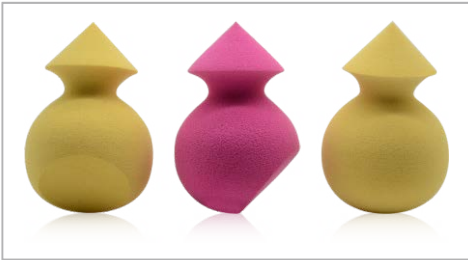

Green tea bass sponge
PF001 ø40x58mm

Black tea bass sponge
PF002 ø40x58mm

Coconut Base sponge
PF003 ø40x58mm

Microfiber Makeup Sponge
PF004 ø40x58mm

Silicone infused sponge with film
PF005 ø39x63mm

Silicone infused makeup sponge
PF006 ø40x58mm

PF007 ø40x58mm

PF008 ø40x58mm

PF009 ø50x89mm

PF010 ø39x61mm

PF011 ø40 x 58mm

PF012 ø40 x 63mm

PF013 ø40 x 65mm

PF014 ø36 x 65mm